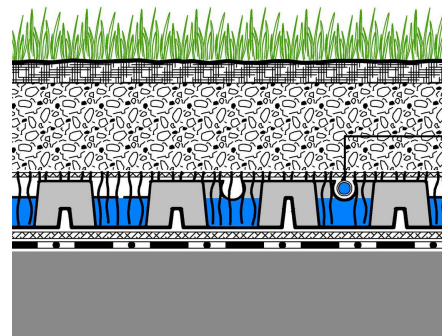

Application Example

Simple Intensive Green Roof Type

Pre-cultivated lawn

System Substrate "Lawn" (at least 80 mm)

Dripperline 100-L1, supplied by the Irrigation-Manager BM 4

Wicking Mat DV 40

Aquatec® AT 45

Filter Sheet PV

Roof construction with root resistant waterproofing

Specification Suggestion

Pre-assembled head unit for automated irrigation especially for green roofs; lockable stainless steel box for outdoor use, dimensions ca. 480 x 480 x 300 mm, including 32 mm connection for water supply, filter, pressure regulator, connector for dripperline, 4 magnetic valves 1"

with connections for 32 mm tube and rain sensor, delivery and installation according to manufacturer's instructions.

Make: ZinCo Irrigation-Manager BM 4

Enquiries: ZinCo Canada Inc.

Phone: 1-905-690-1661